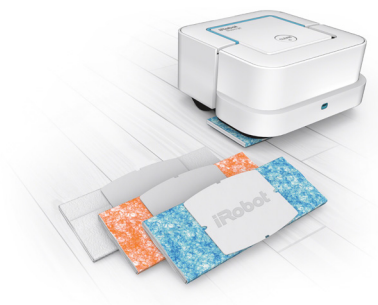

iRobot®

Braava jet™ Mopping Robot

Mopping robot
for kitchens,
bathrooms, and
other small spaces

Braava jet™ 240

Smart

Compact design and seamless navigation help Braava jet™ clean floors thoroughly, even in hard-to-reach places.

Simple

Attach a Braava jet™ Cleaning Pad and just press CLEAN; Braava jet™ automatically selects the correct cleaning mode based on pad type. Choose from wet mopping, damp sweeping, and dry sweeping pads.

Clean

Precision Jet Spray and Vibrating Cleaning Head loosen dirt and stains* while Braava jet™ pads break down and lock away debris.*

* Tested in wet mode on dried coffee and soda.

Cleans hard floors including hardwood, tile, and stone.

Up to 20 m² in damp/dry mode and up to 14 m² in wet mode.*

The new iRobot Braava jet™ mopping robot works with Braava jet™ Cleaning Pads to tackle your floor cleaning needs.

Single-Use Wet Mopping Pad

Cleaning Agent